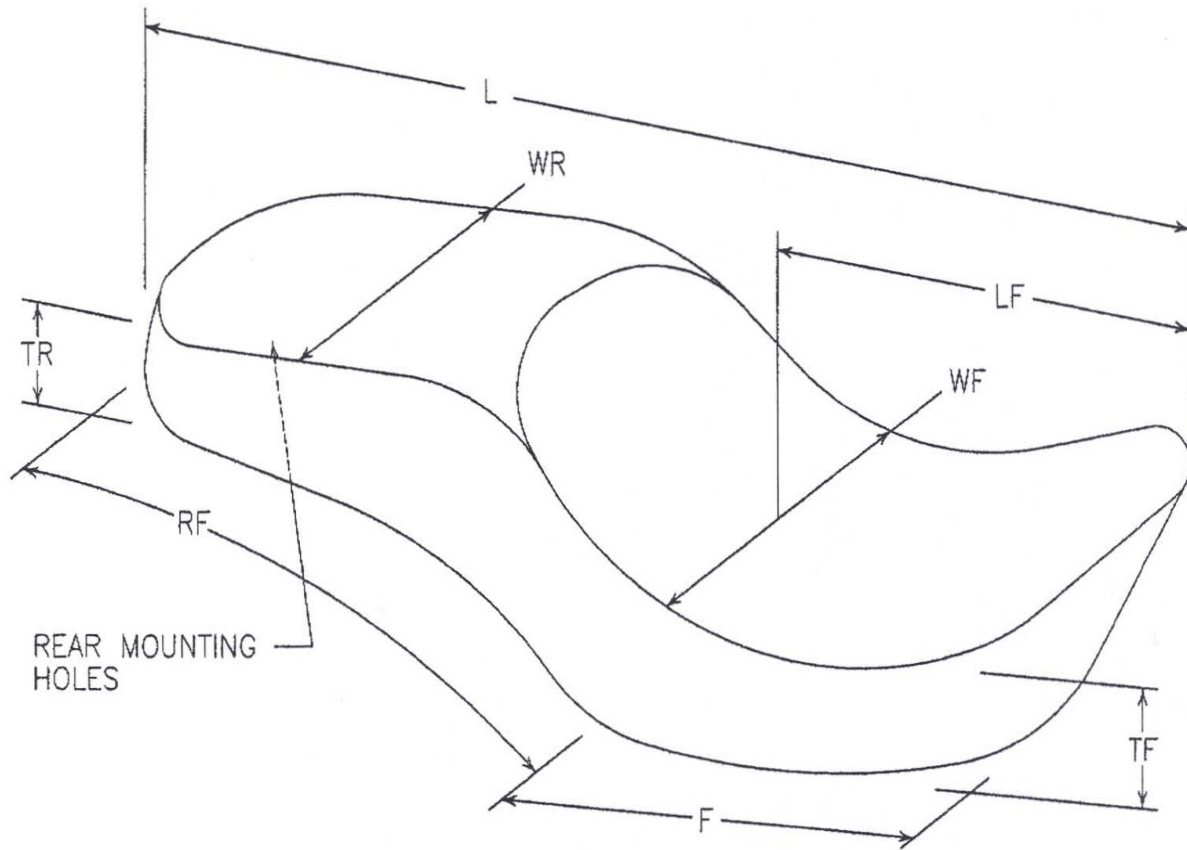

**V-Twin Mfg.
Measurement Guide for
Velocipede Brown Leather Solo Seat
VT No. 47-0626**

This is a custom application and rider safety depends on proper installation. This product should only be installed by a knowledgeable and trained motorcycle technician. V-Twin Mfg. accepts no responsibility for improper installation.

Seat Dimensions	
Length	L
Width Front	WF
Width Rear	WR
Length Front	LF
Base Length Front	F
Base Length Rear	RF
Thickness Front	TF
Thickness Rear	TR